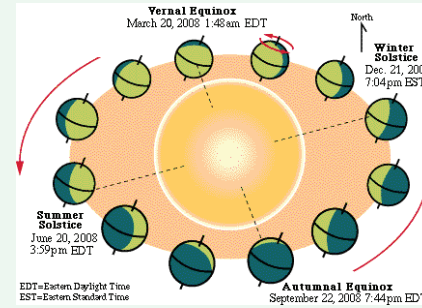

Hindu day changes at the sunrise (not midnight), a Hindu day (Vaara) is from one sunrise to another sunrise.

The Hindu date (tithi) doesn't change at the midnight, and it is not always fixed 24 hours long it can be anything between 19 to 26 hours. Each 12 degrees distance between the Sun and the Moon is Tithi. The tithi, nakshatra, yoga and karana are based on geocentric positions of the Sun and the Moon. This astronomical phenomenon happens at the same time on the earth everywhere, and hence thithis, nakshatra

will begin and end at the same time all over the world, and we must convert them to our local timezone. Indian panchang makers convert this times to Indian time. Likewise, other countries needs to convert these times in their time zone from UTC.

For example: October 17th 2008 the Ashwayuja (Ashwin) Krishna Paksha tithi Tritiya ends at 16:39:21 Indian Standard Time, and chaturthi starts. That means at 16:39 hours there is trititiya still prevailing in India. The time difference with Seattle and India is 13 hours 30 minutes (with day light saving time the difference is 12 hours 30 minutes from IST). So, let's subtract 12 hours 30 minutes from the 16:39:21. That gives us 04:09:21 AM on October 17th. So on October 17th after that time we'll have chaturthi tithi and before we have trititiya. The earth doesn't wait for tithi or festivals to arrive in your timezone. **The sun doesn't rise instantly at the same time all over the world Hence we need local sunrise, sunset, moonrise and moonset times, along with Tithi, & Nakshatra ending times to determine festival date and time.**

Timings in this calendar are end timings of the Tithi and Nakshatra and for Sun/Moon entering time when it enters a new rashi.

Uttarayana/Dakshinayana:

The season occur based on earth's position around the Sun.